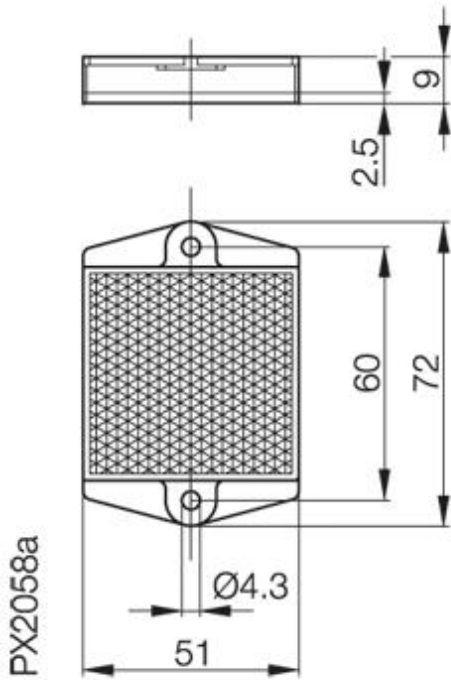

Accessories: Reflector BOS R-25

Common Data

Version	reflector, rectangular
Usable with	for retroreflective
Ambient temperature	0...+50°C

Mechanical Data

Measurements WxHxD or Dia x D	72x51x9
Material	PMMA
Mounting	two M4 screws